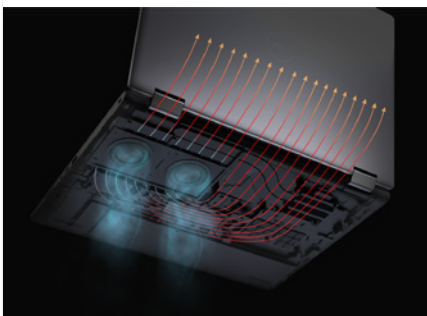

7770

Flexible chassis design

Put max power behind your purpose with a scalable 17.3" mobile workstation.

FHD IR Camera, Windows Hello compliance, Integrated Camera Shutter, Proximity, Contextual Privacy and Ambient Light Sensors

16:9 aspect ratio (up to HDR500 UHD), display with narrower bezel, 500nits, PremierColor, 100% DCI-P3, ComfortView Plus (LBL) options

Dual array mics with noise suppression technology

Up to 16TB of storage, with 4 Gen 4 M.2 slots

Easy access storage with optional door on the bottom of the base

Pro 2.5 keyboard

Optional Smart Card Reader

Chassis intrusion sensor

Large click pad with optional NFC reader

WiFi 6E

Bluetooth 5.2

Up to 240W adapter

Up to 93Whr battery

Dell Optimizer for Precision

- ExpressSign-in
- ExpressConnect
- ExpressCharge
- ExpressDischarge
- ExpressResponse
- Intelligent Audio
- Reporting & Analytics

Sustainability

- EPEAT Gold Registered
- 100% recycled plastics & cardboard contained in packaging

Advanced Thermals

- User Selectable Thermals Tables (USTT)
- Dual Opposing Output (DOO) fan with liquid polymer blades
- Dual intake venting
- Thermal insulated material, GORE™